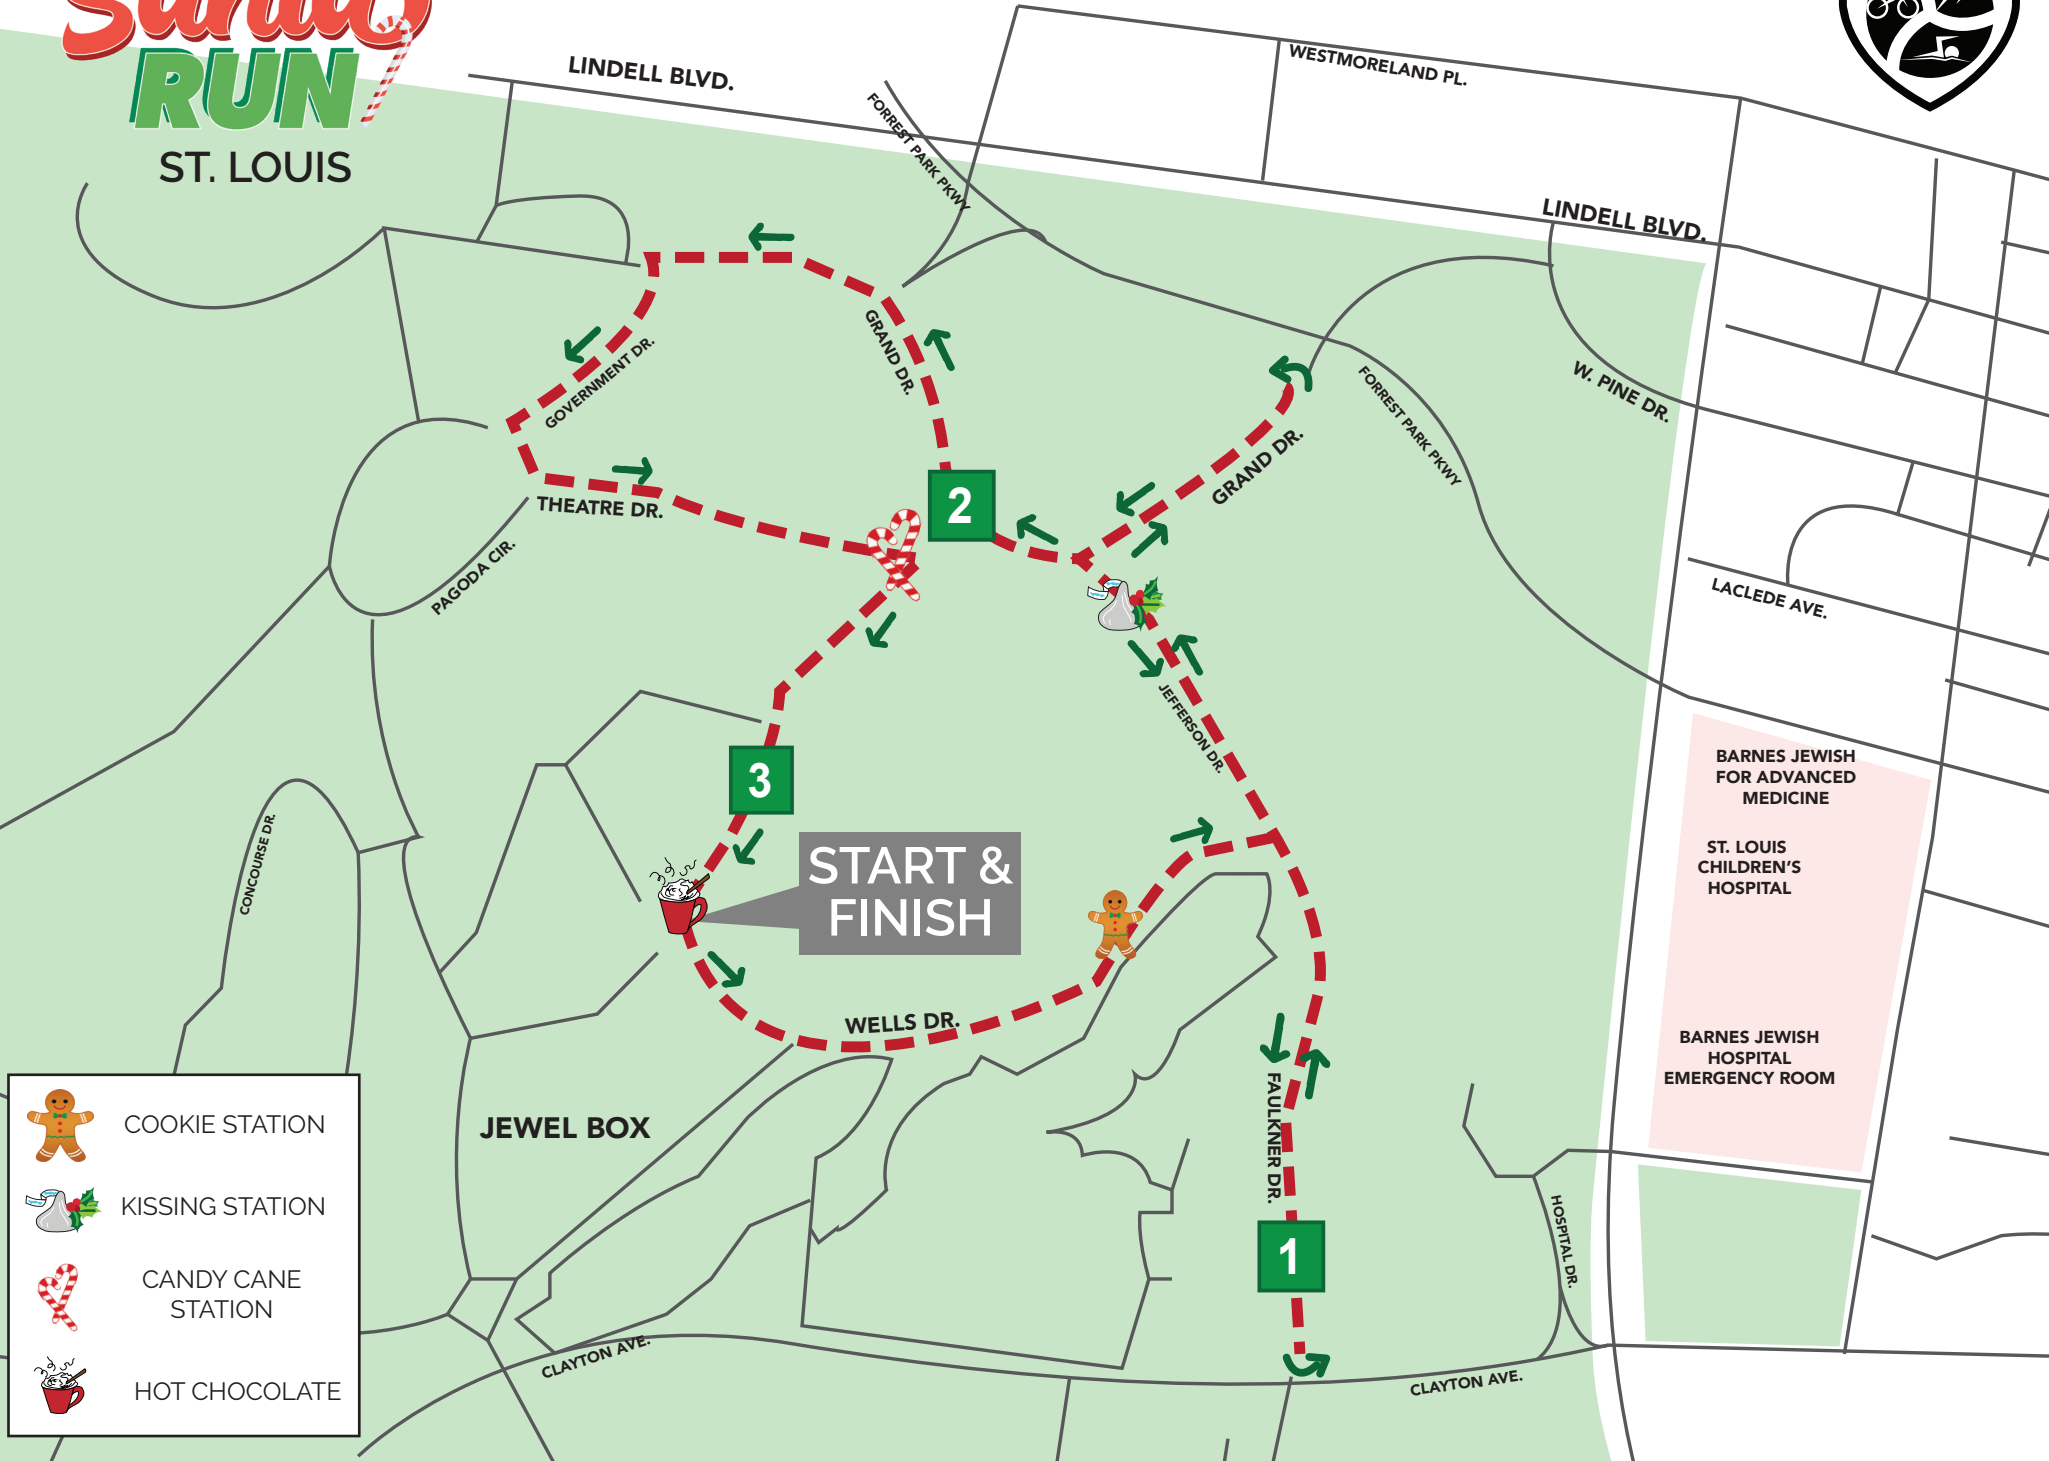

# RUN Santa RUN

ST. LOUIS

\*Course is PRELIMINARY pending permits and approvals.  
All station locations subject to change\*

-  COOKIE STATION
-  KISSING STATION
-  CANDY CANE STATION
-  HOT CHOCOLATE

JEWEL BOX

BARNES JEWISH FOR ADVANCED MEDICINE  
ST. LOUIS CHILDREN'S HOSPITAL

BARNES JEWISH HOSPITAL EMERGENCY ROOM